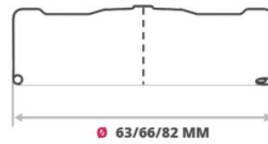

DWB

Deep lug caps with a safety button